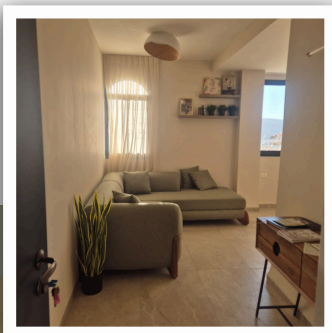

בית בנימין

BEIT BINYAMIN - APARTMENT - STUDIO - ROOF & COURTYARD

Beit Binyamin - A Vacation Home in Tzfat
In Memory of Binyamin Meir Early, z"l

A guest and vacation home for security and rescue
personnel, as well as anyone suffering from the
traumatic effects of war.

A WONDERFUL GUEST HOUSE FEATURING:

5 BEDROOMS ARRANGED AS FOLLOWS:

1. 2 BEDS + EN-SUITE BATHROOM
2. 5 BEDS: A PULL-OUT BED + A PULL-OUT BUNK BED
3. PULL-OUT BED
4. 2 BEDS
5. 2 PULL-OUT BEDS

ADDITIONALLY:

THERE ARE 2 SHARED BATHROOMS.

בית בנימין
לזכרו של בנימין מאיר ארלי ה"ד

THE SUITE

A LUXURIOUS DOUBLE ROOM FEATURING:

BATHROOM

SEATING AREA

KITCHENETTE

2 BEDS

בית בנימין
לזכרו של בנימין מאיר ארלי ה"ד

APARTMENT

A WONDERFUL GUEST APARTMENT FEATURING:

BATHROOM

ADDITIONAL
BATHROOM

KITCHEN AND
LIVING ROOM

4 BEDS

2 BEDROOMS: